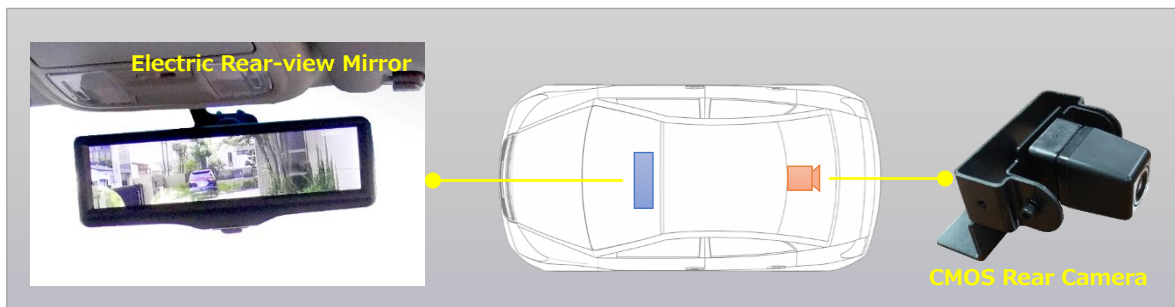

## 2014

---

*Model Status : SOP on Sep. 2014*

Combining a LCD monitor with a mirror enabled the driver to switch between the conventional rear-view mirror and the LCD monitor. The mass production and supply as OEM product started in 2014.